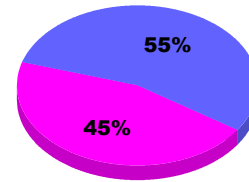

YTD Status Quo Clubs 2012-2013

Status Quo Clubs Compared to Status Quo Members

Legend: Status Quo Clubs (Cyan), Total Status Quo Members (Green)

MEMBERSHIP

**Membership Results
2012-2013**

**Membership
2011-2012**

Month	Net Memb Goal	Actual New Memb	Actual Dropped Memb	Gain/Loss of Memb	Gain/Loss of Memb
Jul/Aug/Sep	0	16	-20	-4	-11
Totals	0	16	-20	-4	-11

Membership Results 2012-2013

Goal, New, Dropped, Gain/Loss

Legend: Goal (Cyan), Actual (Green), Dropped (Yellow), Gain Loss (Magenta)

Comparison of Membership Gain/Loss

Current Year Compared to the Previous Year

Legend: Current Year (Cyan), Previous Year (Green)

Gender Comparison 2012-2013

Jul/Aug/Sep

Legend: Male (Blue), Female (Magenta)